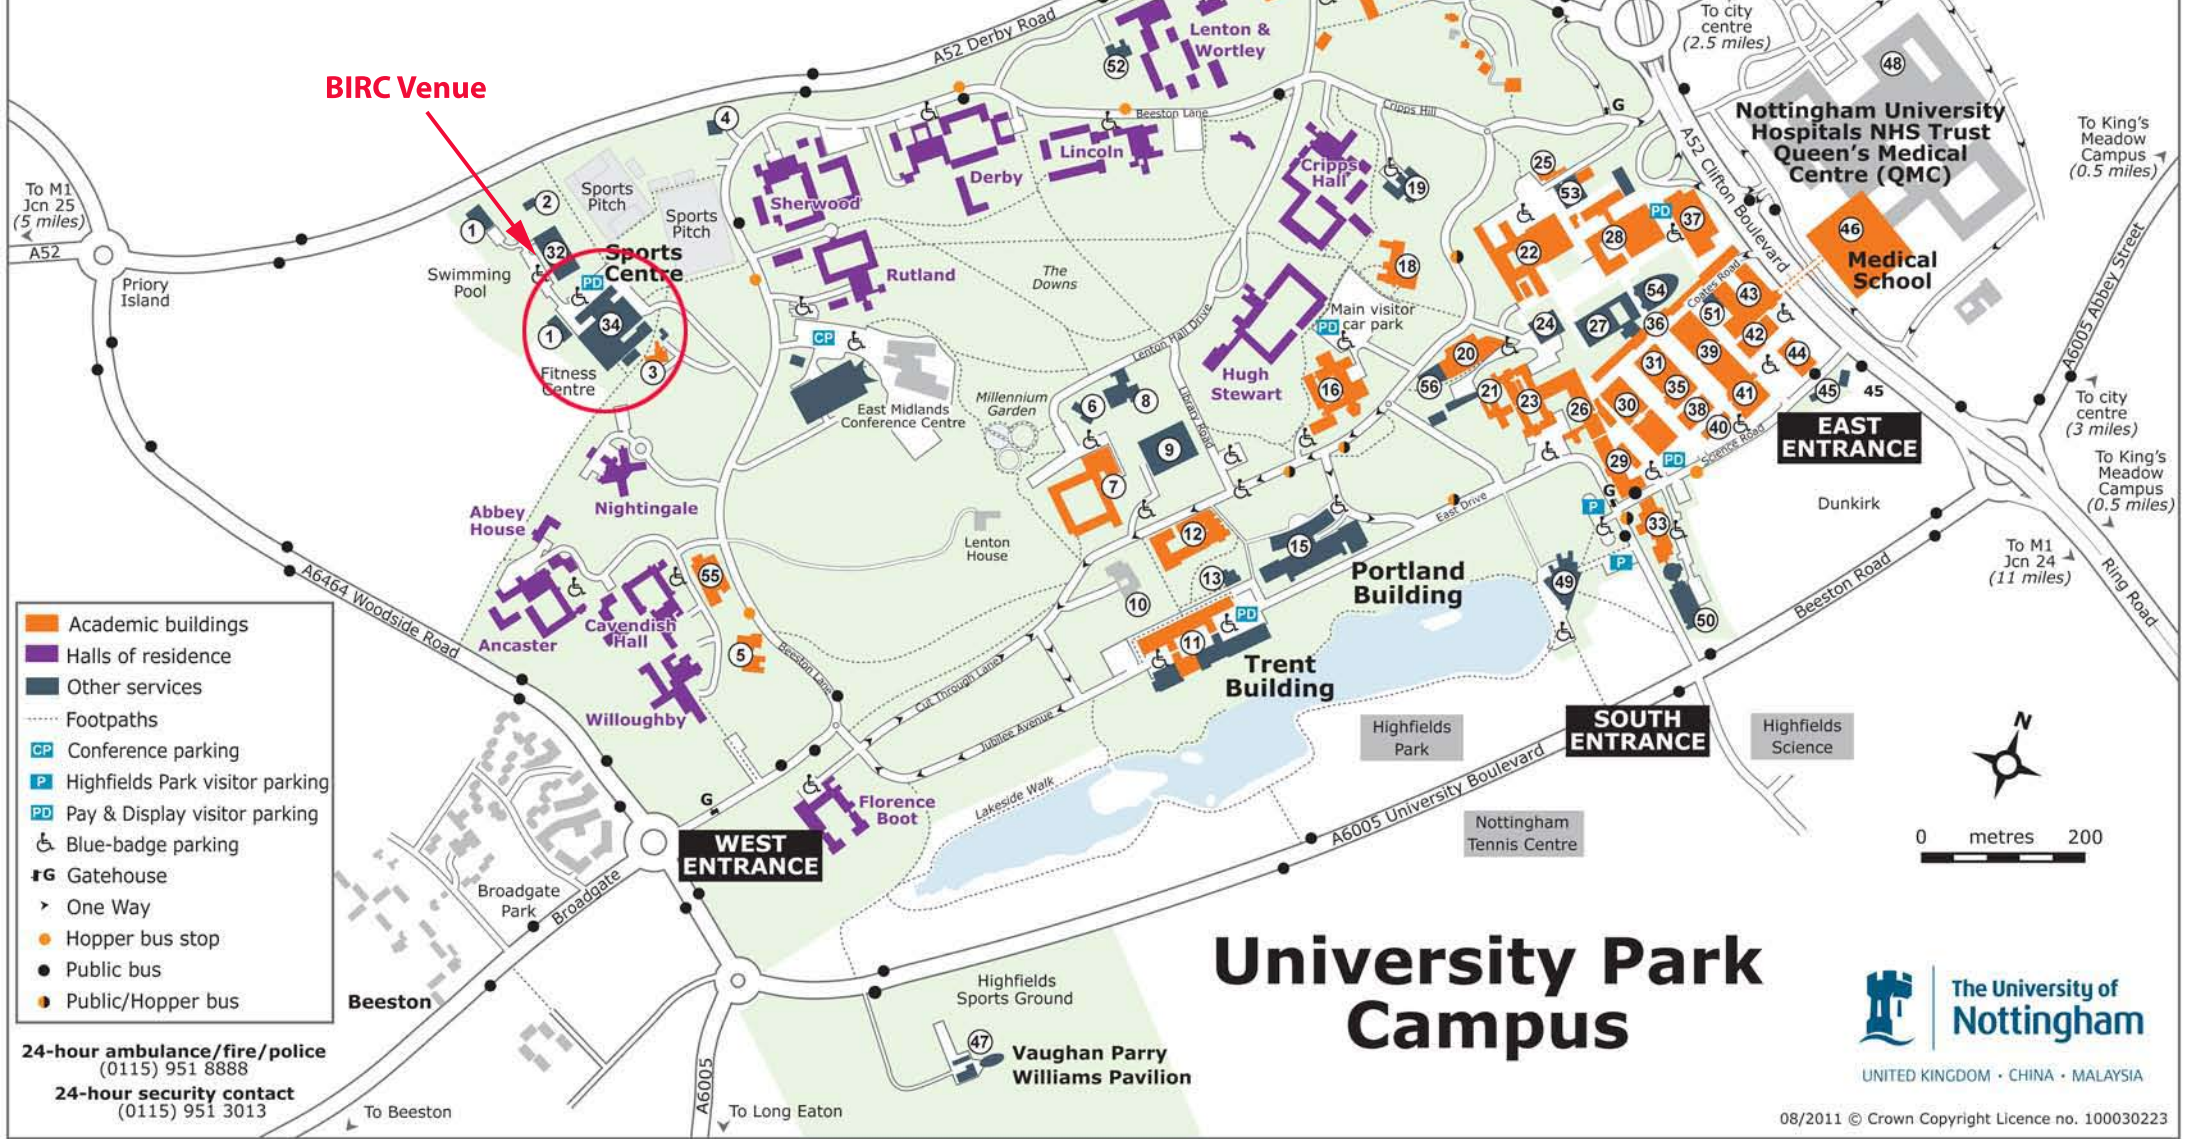

- 14/17 Nursing
- 23/46 Pharmacy
- 46 Physics and Astronomy
- 29/30/31/36 Politics and International Relations
- 28 Psychology
- 29/31/35/36/39 Sociology and Social Policy
- 37/46/48 Other services (A-Z)
- 11 Admissions
- 16 Childcare Services
- 37 Coates Road Auditorium
- 11 Centre for Career Development
- 16 Cripps Health Centre/Chemist/Dentist
- 5 Estates Office
- 33/55 Faith/Prayer Rooms
- 7 George Green Library
- 20 Graduate School
- 31/36/38/39/41/42 Greenfield Medical Library
- 46/48 Hallward Library
- 40 Keighton Auditorium
- 33

- Named buildings (A-Z)**
- 46/48 Language Centre
 - 26/44 Professional Development
 - 18/22/25 Recital Hall
 - 7 Security Control
 - 29 Sports
 - 7 Student Services Centre
 - Students' Union/Retail/Food Court
 - 13 Boots Science Building
 - 1/45 Centre for Biomolecular Sciences
 - 51 Coates Building
 - 19 Engineering Science Learning Centre
 - 21 Highfield House
 - 15 Innovative Technology Research Centre

- 11 Lakeside Arts Centre
- 2 Lenton Eaves (UNSSC)
- 33 Lenton Fields
- 11 Lenton Grove
- 11 Lenton Hurst
- 15 Lenton Lodge
- 15 Pavement Research Building
- Pope
- Sir Clive Granger Building
- Sir Peter Mansfield Building
- 44 The Hemsley
- 43 The Orchard
- 36 Tower Building
- 54 Wolfson Building
- 38

- 49/50
- 4
- 3
- 5
- 52
- 2
- 35
- 27
- 16
- 18
- 8
- 6
- 37
- 41

University Park Campus

UNITED KINGDOM · CHINA · MALAYSIA

24-hour ambulance/fire/police
(0115) 951 8888

24-hour security contact
(0115) 951 3013